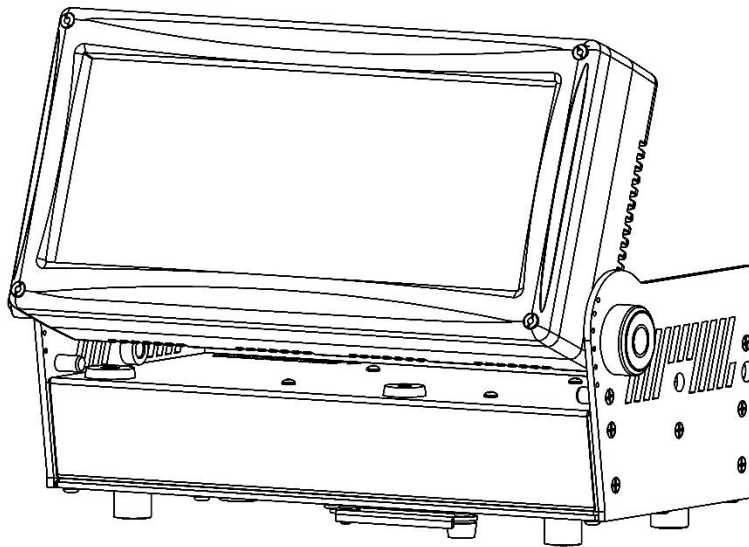

S400 COLOR PANEL-C4

Fixture Menu

 **STAGEHERO**

S400-C4

Weight: 7.0 KG

Power: 440 W

Color : RGBW

Ver. 1.0.1